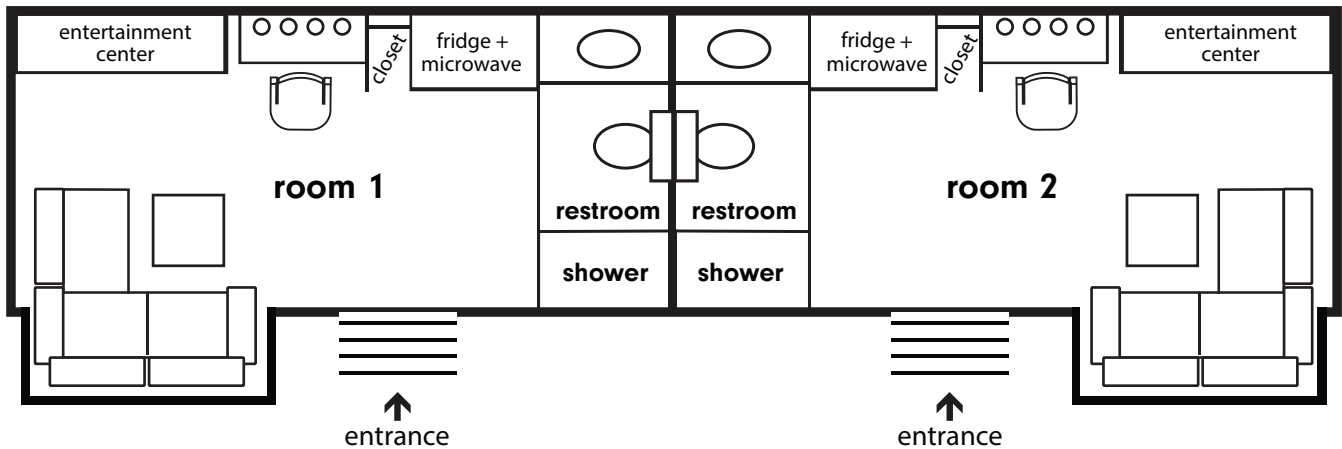

2 Room Trailer W/pop Outs

highlights:

private rooms: 2

private restrooms: 2

showers: 2

features:

- tv
- usb chargers
- radio and bluetooth
- refrigerator and microwave
- desk and chair
- couch
- mirrors

dimensions:

- height 10'
- length 36'
- width 8'

Main Line: 818.504.2809 | Fax: 818.333.2739

Sales: fleetsales@sunsetstudios.com | Billing: fleetbilling@sunsetstudios.com

Billing Address: 14002 Balboa Blvd. Sylmar, CA 91342