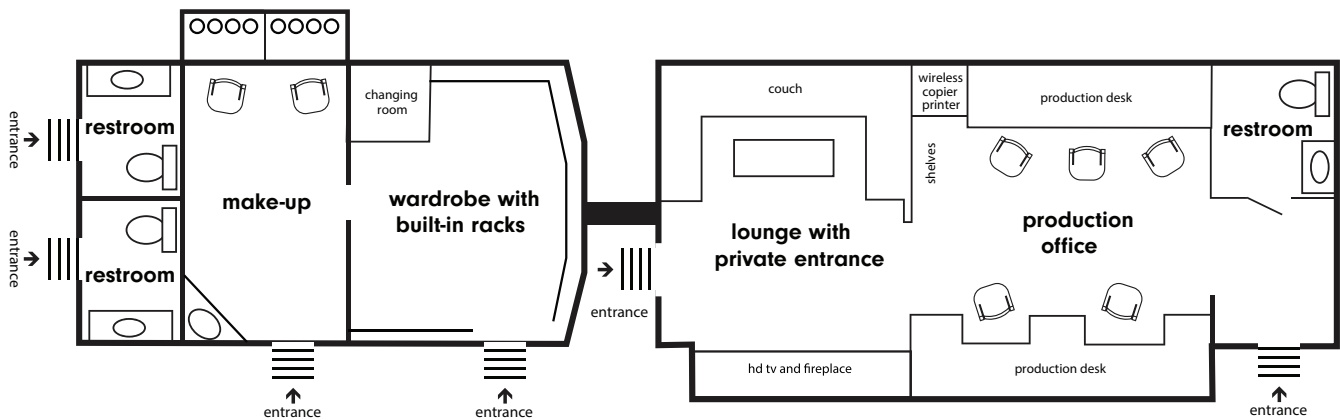

# Zeus Moho

**highlights:**

- production workstations: 5**
- make-up stations: 2**
- private wardrobe room**
- client lounge**
- exterior crew restrooms: 2**

**features:**

- color wireless all-in-one
- copy machine
- 4g internet
- hd led smart tv
- sound bar
- refrigerator and microwave
- built in wardrobe racks
- hair washing basin
- steamer, iron and ironing board

**dimensions:**

- height 13.5'
- length 66'
- width 17'

Main Line: 818.504.2809 | Fax: 818.333.2739

Sales: [fleetsales@sunsetstudios.com](mailto:fleetsales@sunsetstudios.com) | Billing: [fleetbilling@sunsetstudios.com](mailto:fleetbilling@sunsetstudios.com)