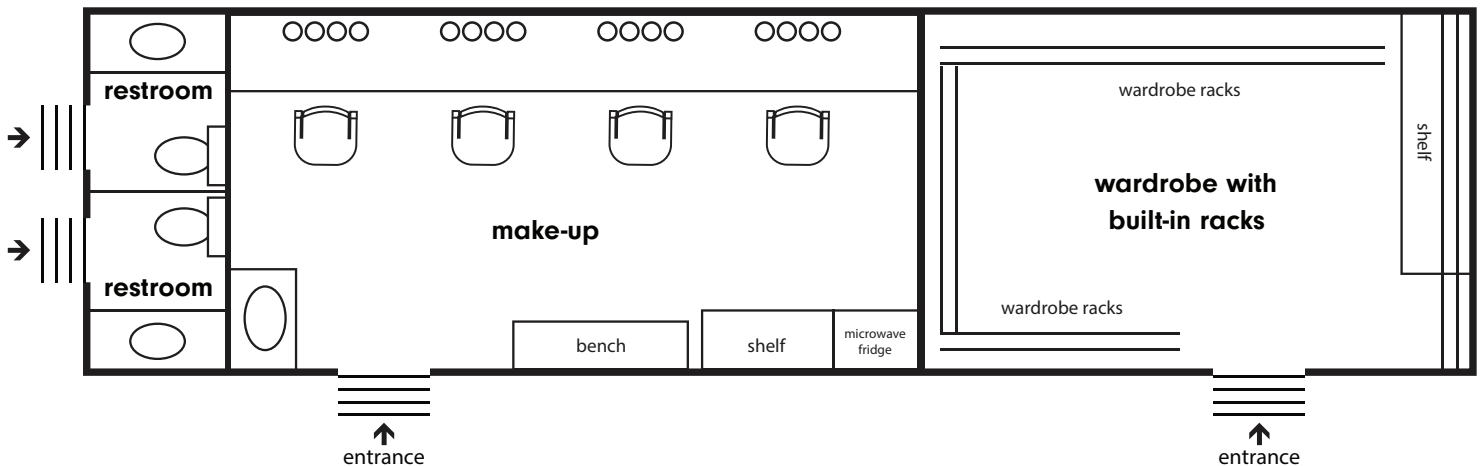

WaMu 40 Trailer

highlights:

- 4 make-up stations**
- 30' built-in wardrobe racks**
- w/safety traveling locks**
- hair wash basin w/hot water**
- 2 exterior crew restrooms**

features:

- hd led smart tv
- stereos w/ aux connection
- ample drawers and shelving for storage
- air conditioning
- 12.5kw generator

dimensions:

- height 14'
- length 34'
- width 8'5"

Main Line: 818.504.2809 | Fax: 818.333.2739

Sales: fleetsales@sunsetstudios.com | Billing: fleetbilling@sunsetstudios.com

Billing Address: 14002 Balboa Blvd. Sylmar, CA 91342