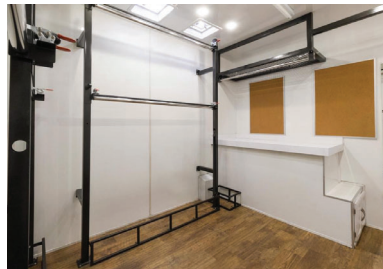

WaMu 40 Trailer

highlights:

- 4 make-up stations**
- 30' built-in wardrobe racks**
- w/safety traveling locks**
- hair wash basin w/hot water**
- 2 exterior crew restrooms**

features:

- hd led smart tv
- stereos w/ aux connection
- ample drawers and shelving for storage
- air conditioning
- 12.5kw generator

dimensions:

- height 14'
- length 34'
- width 8'5"

Main Line: 818.504.2809 | Fax: 818.333.2739

Sales: fleetsales@sunsetstudios.com | Billing: fleetbilling@sunsetstudios.com

Billing Address: 14002 Balboa Blvd. Sylmar, CA 91342