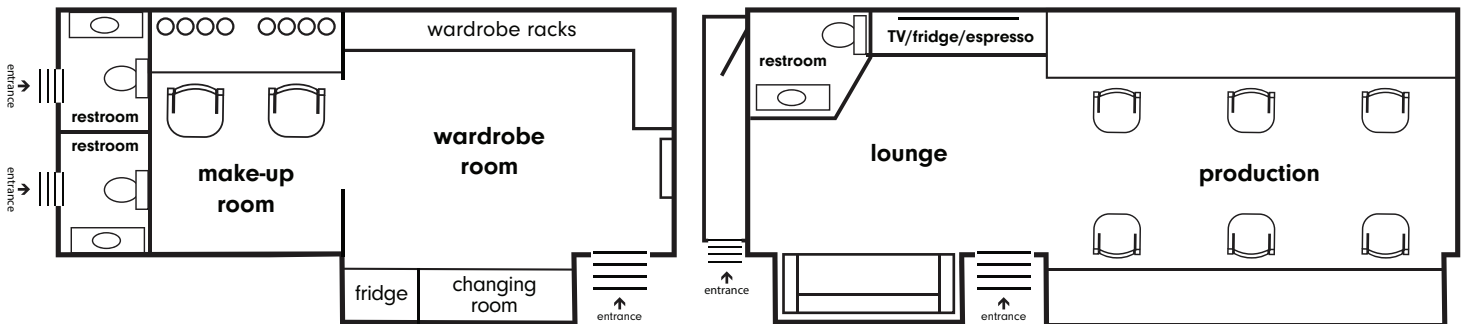

Spoc Moho

highlights:

- production workstations: 6**
- make-up room**
- private wardrobe room**
- exterior crew restrooms: 3**

features:

- 4g internet
- hd led smart tv
- built-in wardrobe racks
- hair washing basin
- full length mirror
- ample storage

dimensions:

- height 12'5"
- length 66'
- width 8'
- width opened 13'2"

Main Line: 818.504.2809 | Fax: 818.333.2739

Sales: fleetsales@sunsetstudios.com | Billing: fleetbilling@sunsetstudios.com

Billing Address: 14002 Balboa Blvd. Sylmar, CA 91342