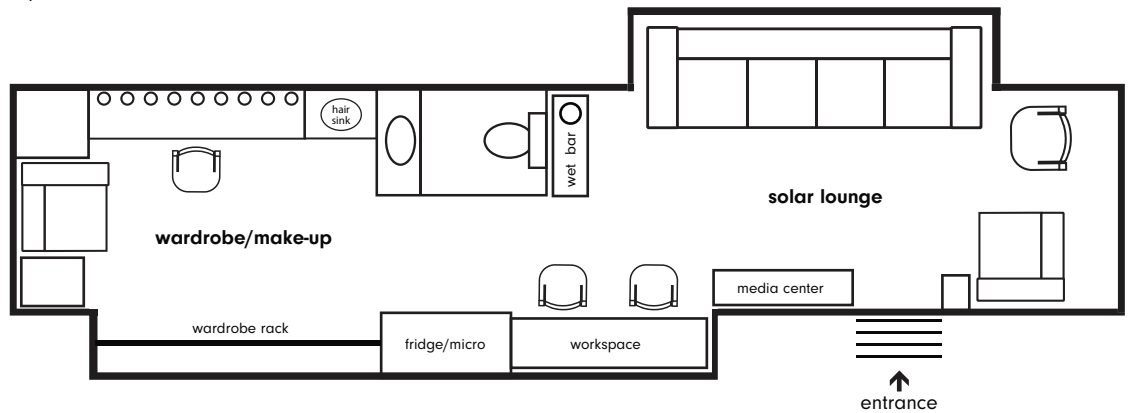

Solo Celebrity Moho

highlights:
**solar talent lounge with
full length sectional
media center
wardrobe/make-up room
workspace with 2 chairs**

features:
private restroom
central heating/AC
mobile wifi
apple tv
salon chair
fridge/microwave
wet bar

dimensions:
height 13' 2"
length 39' 8"
width 8' 6"
open width 13' 2"

Main Line: 818.504.2809 | Fax: 818.333.2739

Sales: fleetsales@sunsetstudios.com | Billing: fleetbilling@sunsetstudios.com

Billing Address: 14002 Balboa Blvd. Sylmar, CA 91342