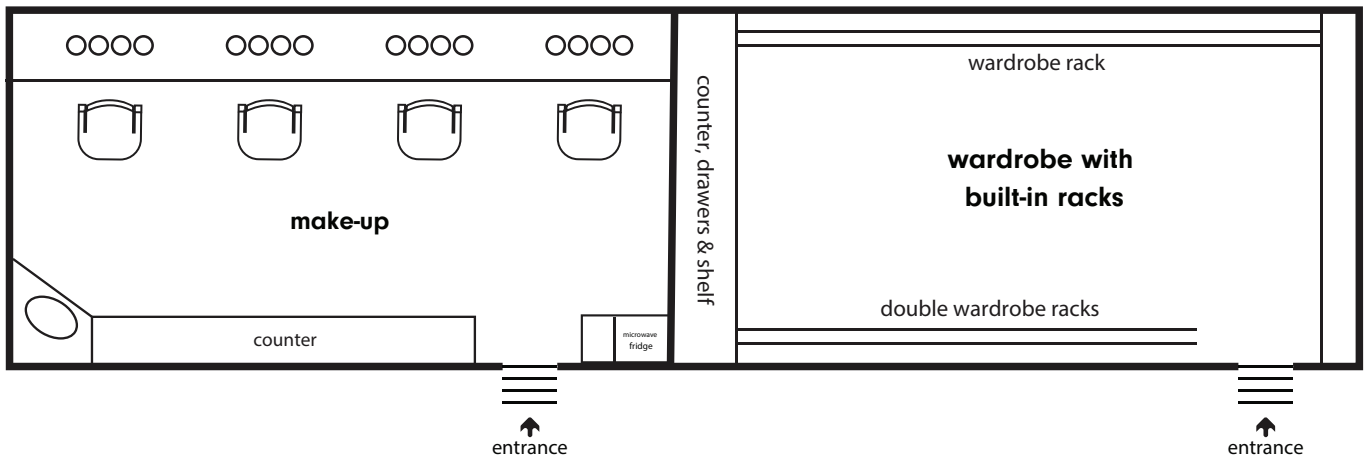

Combo 40 Trailer

highlights:

- 4 make-up stations**
- 50' built-in wardrobe racks**
- w/safety traveling locks**
- hair sink w/hot water**

features:

- hd led smart tv + bluray player
- stereos w/ aux connection
- led lighting
- separate rooms for wardrobe and makeup depts
- Refrigerator and microwave
- ample drawers and shelving for storage
- air conditioning

dimensions:

- height 13'
- length 45'
- width 8'

Main Line: 818.504.2809 | Fax: 818.333.2739

Sales: fleetsales@sunsetstudios.com | Billing: fleetbilling@sunsetstudios.com

Billing Address: 14002 Balboa Blvd. Sylmar, CA 91342