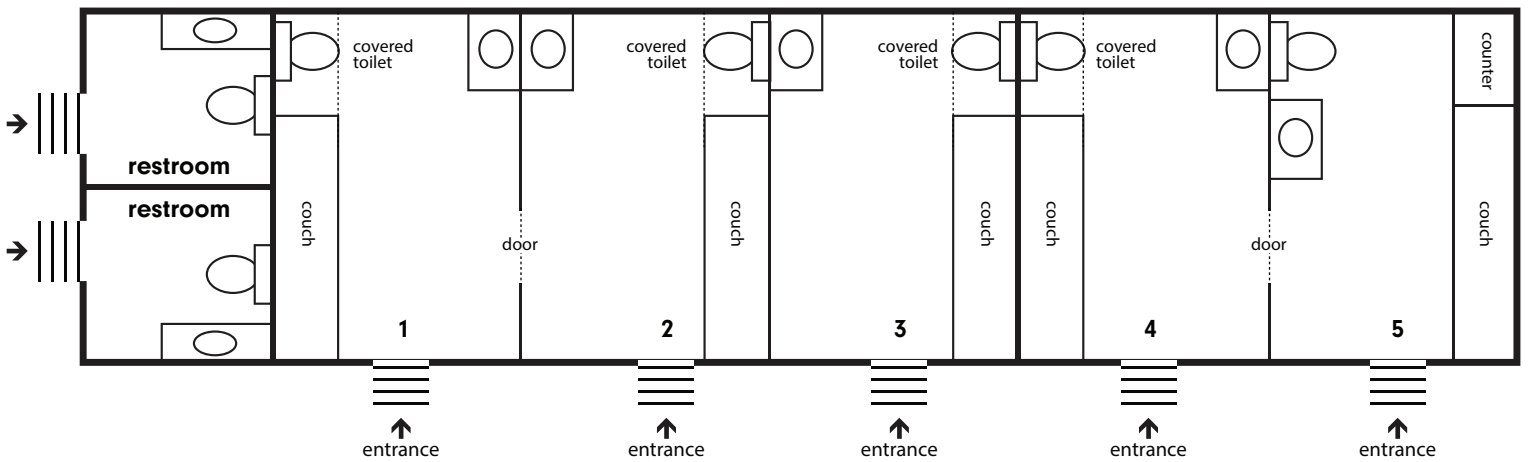

9 Room Honeywagon

highlights:

dressing rooms: 9

crew restrooms: 2

highlights:

4 covered toilets

sinks

cushioned benches

mirrors

heating and air conditioning

dimensions:

4 room:

height 11'6"

length 32'

width 7'7"

5 room:

height 12'6"

length 36'

width 8'8"

Main Line: 818.504.2809 | Fax: 818.333.2739

Sales: fleetsales@sunsetstudios.com | Billing: fleetbilling@sunsetstudios.com

Billing Address: 14002 Balboa Blvd. Sylmar, CA 91342