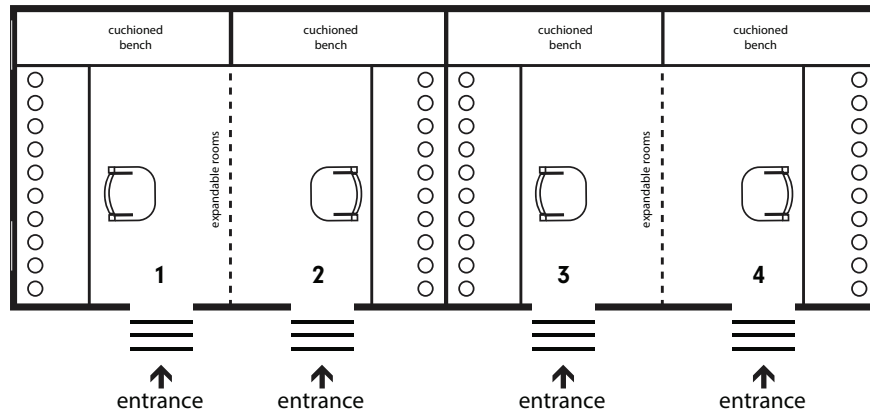

9 Room Honeywagon

highlights:

dressing rooms: 9

crew restrooms: 2

highlights:

4 covered toilets

sinks

cushioned benches

mirrors

heating and air conditioning

dimensions:

4 room:

height 11'6"

length 32'

width 7'7"

5 room:

height 12'6"

length 36'

width 8'8"

Main Line: 818.504.2809 | Fax: 818.333.2739

Sales: fleetsales@sunsetstudios.com | Billing: fleetbilling@sunsetstudios.com

Billing Address: 14002 Balboa Blvd. Sylmar, CA 91342