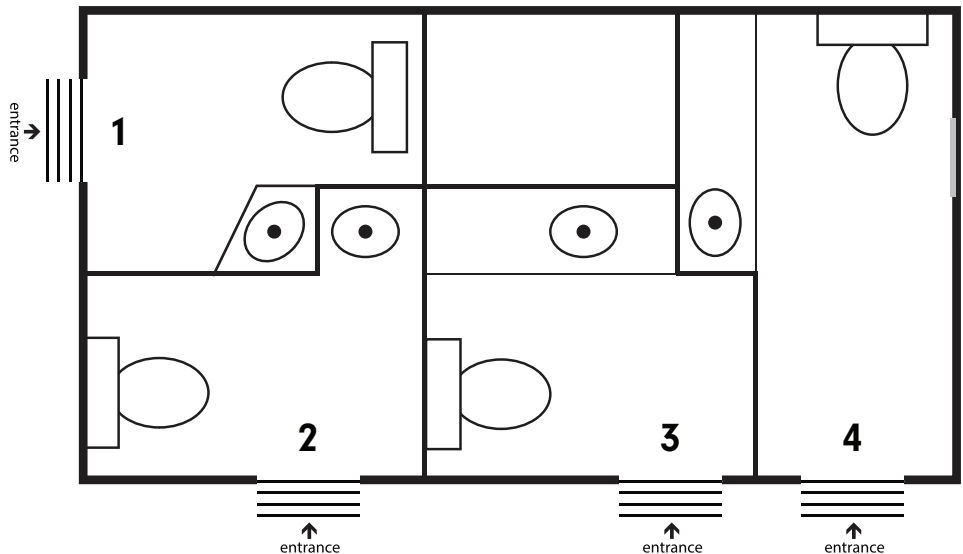

4 Station Executive

highlights:

private restrooms: 4

sinks with hot + cold auto faucets

200 gallon waste tank (per restroom)

features:

stereo + speakers in each restroom
air conditioning

dimensions:

height 10'2"

length 24'2"

width 8'4"

Main Line: 818.504.2809 | Fax: 818.333.2739

Sales: fleetsales@sunsetstudios.com | Billing: fleetbilling@sunsetstudios.com

Billing Address: 14002 Balboa Blvd. Sylmar, CA 91342