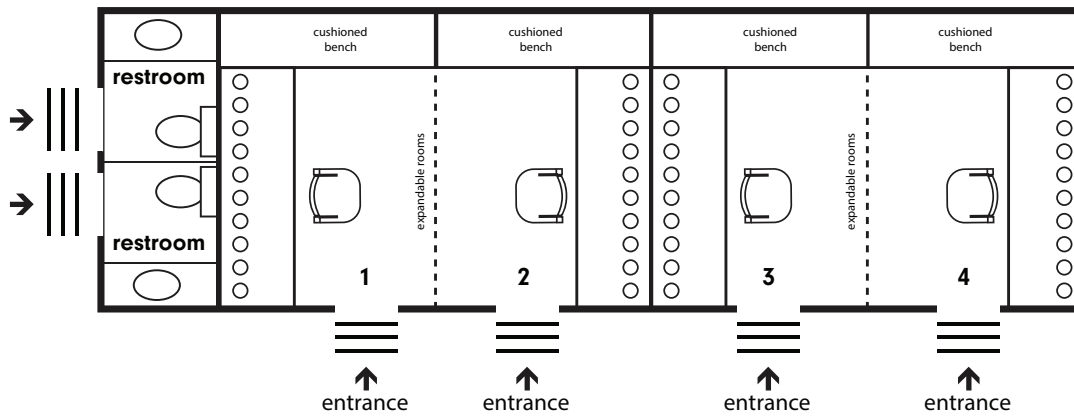

4 Room Trailer

highlights:

- 4 separate rooms with make-up stations & wardrobe racks**
- cushioned benches**
- 2 rooms convert into doubles**

features:

- led lighting
- stereo with ipod & usb
- individual heating & air conditioning systems

dimensions:

- height 11'6"
- length 32"
- width 7.7"

Main Line: 818.504.2809 | Fax: 818.333.2739

Sales: fleetsales@sunsetstudios.com | Billing: fleetbilling@sunsetstudios.com

Billing Address: 14002 Balboa Blvd. Sylmar, CA 91342