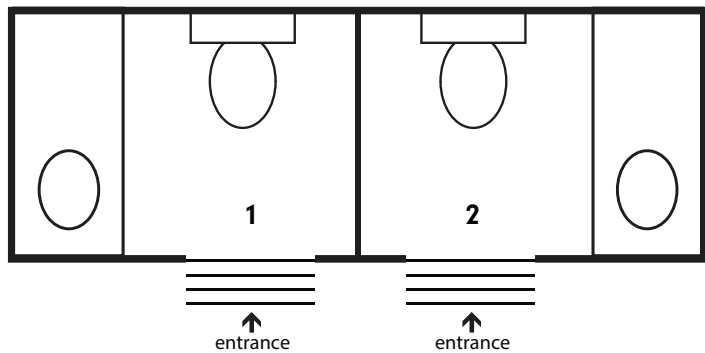

2 Station Location

highlights:

private restrooms: 2

sinks with hot + cold auto faucets

150 gallon waste tank (per restroom)

features:

large solar panels

led lighting

stereo + speakers in

each restroom

air conditioning

dimensions:

height 11'

length 12'

width 7'7"

Main Line: 818.504.2809 | Fax: 818.333.2739